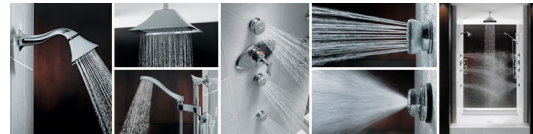

FOCUS:

- Single Item Replacement
- Remodel
- New Construction

- Bath
- Kitchen
- Hardware
- Whole House

RESEARCH:

Gather pictures and ideas that appeal to you. They may come from magazines, brochures, or websites.

WHOLE HOUSE PRODUCTS:

- Tankless Water Heater
- Water Filtration Unit
- Water Conditioner

IN THE KITCHEN:

- Sink
- Faucet
- Soap/Lotion Dispenser
- Air Gap
- Basket Strainer/Air Switch
- Garbage Disposal
- Instant Hot/Cold Dispenser
- Filtered Water Dispenser
- Built-in Coffee Maker/Potfiller
- Accessories

IN THE BATHROOM:

- Showerhead
- Rainhead
- Body Sprays
- Handshower
- Tub Spout
- Shower Trim
- Rough Valve
- Faucet
- Sink
- Vanity/Pedestal
- Mirror/ Medicine Cabinet
- Toilet
- Toilet Seat
- Bidet/Bidet Faucet
- Bathtub/Whirlpool/Air Tub
- Shower Doors
- Shower Enclosure/Shower Pan
- Ventilation Fan
- Accessories
- Steam Unit
- Towel Warmer